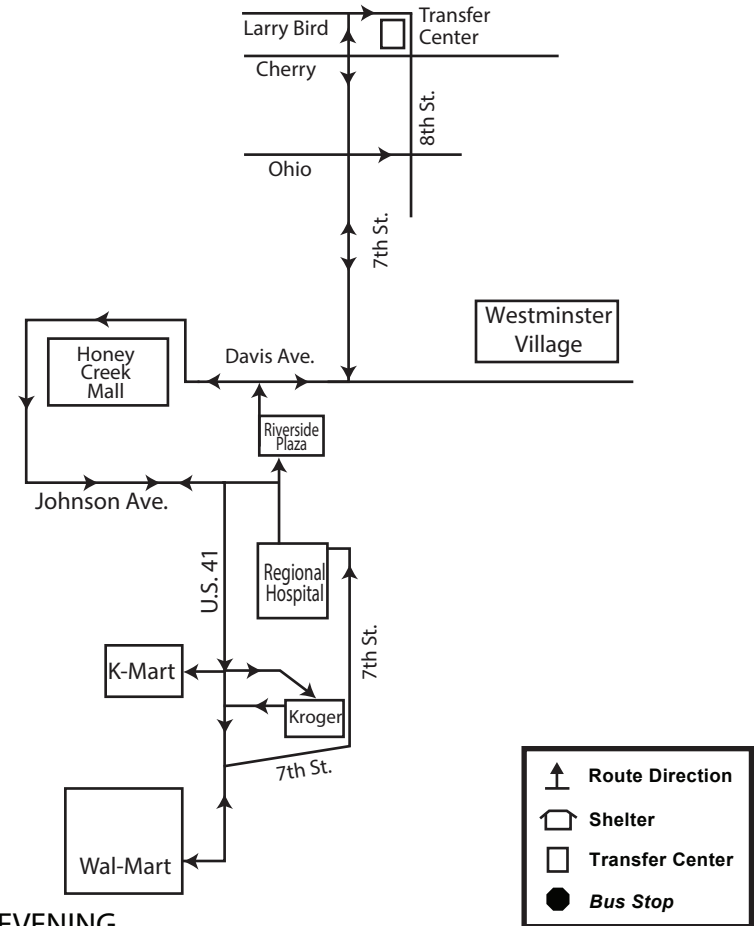

SOUTH 7TH EVENING

TURN BY TURN ROUTE

Leave Transfer Center at 15 minutes past the hour.
 Turn west on Cherry to 7th St.
 Travel south on 7th St. to Davis.
 Turn right onto Davis to Honey Creek Mall.
 Continue around mall and exit out on Johnson St.
 Turn right from Johnson Street to US 41 to Wal-Mart.
 Leave Wal-Mart on US 41 north to Kroger.
 Leave Kroger on US 41 north to Springhill.
 Turn right on Springhill to 7th St.
 Take 7th St. north to Larry Bird.
 Turn right on Larry Bird to 8th St.
 Turn right onto 8th St. to Cherry.
 Turn left onto Cherry to Transfer Center.

SOUTH 7TH EVENING

** ALL MAPS ARE REPRESENTATIONS OF ROUTES AND ARE NOT OF ACTUAL SCALE.*

On Request

| | | |
|---------------------|--------------|-------------------|
| Towne Sout Plaza | Holliday Inn | Regional Hospital |
| Westminster Village | Old Navy | |
| Ellis Plaza | Old K-Mart | |
| Aldi's (old) | Sam's Club | |

Farrington (southbound and Saturdays only)
 1st and Margaret (southbound only)

| Transfer Center | Honey Creek | Wal-Mart | Regional Hospital | Transfer Center |
|-----------------|-------------|-----------|---------------------|-----------------|
| 6:15 p.m. | 6:30 p.m. | 6:45 p.m. | REQUEST ONLY | 7:05 p.m. |
| 7:15 p.m. | 7:30 p.m. | 7:45 p.m. | | 8:05 p.m. |
| 8:15 p.m. | 8:30 p.m. | 8:45 p.m. | | 9:05 p.m. |
| 9:15 p.m. | 9:30 p.m. | 9:45 p.m. | | 10:05 p.m. |