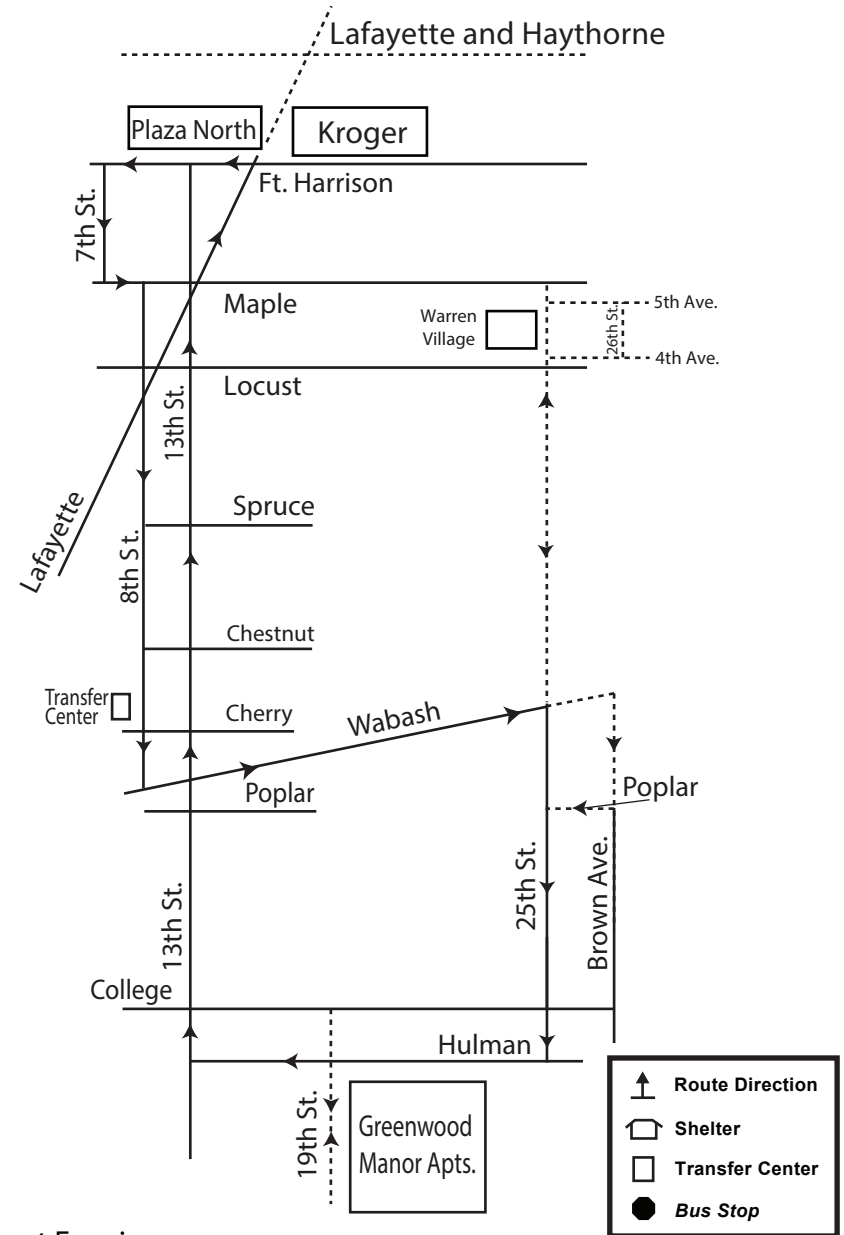

Northeast Evening

TURN BY TURN ROUTE

Leave Transfer Center at 15 minutes past the hour.
 Travel south on 8th St. to Wabash Ave.
 Turn left on Wabash Ave. to 25th St.
 Turn right on 25th St. to Hulman.
 Turn right on Hulman to 13th St.
 Travel North on 13th St. to Lafayette Ave.
 Turn right on Lafayette Ave. to Kroger.
 Leave Kroger and enter Plaza North.
 Turn right on Ft. Harrison to 7th St.
 Turn left on 7th St. to Maple Ave.
 Turn left on Maple Ave. to 8th St.
 Turn right on 8th St. to return to the Transfer Center.

On Request

Greenwood Manor Apts.
Warren Village
Brown and Wabash

Lafayette and Haythorne
Meadows Manor North
Liberty Village

Northeast Evening

* ALL MAPS ARE REPRESENTATIONS OF ROUTES AND ARE NOT OF ACTUALS SCALE.

Transfer Center	24th & Wabash	19th and Hulman	13th & Locust	Plaza North/ Kroger	8th St. & 8th Ave.	Transfer Center
6:15 p.m.	6:22 p.m.	6:29 p.m.	6:43 p.m.	6:52 p.m.	6:55 p.m.	7:05 p.m.
7:15 p.m.	7:22 p.m.	7:29 p.m.	7:43 p.m.	7:52 p.m.	7:55 p.m.	8:05 p.m.
8:15 p.m.	8:22 p.m.	8:29 p.m.	8:43 p.m.	8:52 p.m.	8:55 p.m.	9:05 p.m.
9:15 p.m.	9:22 p.m.	9:29 p.m.	9:43 p.m.	9:52 p.m.	9:55 p.m.	10:05 p.m.